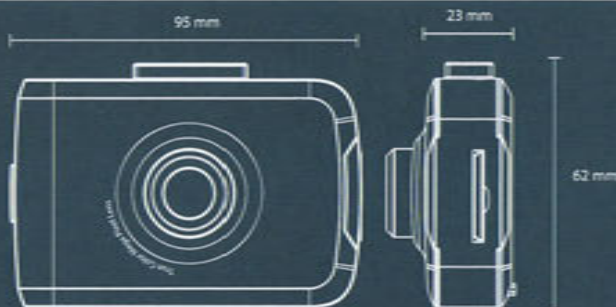

## Vico-TF1 Specifications

<b>Lens</b>	F/2.0, 6G Megapixel lens
<b>Sensor</b>	5 Megapixel CMOS
<b>View angle</b>	120°
<b>LCD monitor</b>	2.4" TFT LCD
<b>Output</b>	HDMI / AV / USB2.0
<b>Audio</b>	Video/audio sync. Recording / mute
<b>Certifications</b>	CE / FCC / BSMI (D33102)
<b>Compression</b>	H.264 @ .AVI file
<b>Resolution</b>	Max. 1920 x 1080 @ 30FPS (Default) 1280 x 720 @ 60FPS 1280 x 720 @ 30FPS
<b>Storage</b>	SDHC card up to 32GB
<b>Frequency</b>	NTSC / PAL
<b>Language</b>	English / Russian / Japanese total 15
<b>Power</b>	USB Cigar Charger (input: 12V-24V, Output: 5V/1A) Built-in 360mAH Li polymer battery
<b>Operation Temp.</b>	0°C ~ 65°C
<b>Storage Temp.</b>	-20°C ~ 75°C
<b>Humane Tech.</b>	G-Sensor triggered recording / Auto recording Circular record / Emergency record Image inverse / Date stamp / Vico Tag Temp-Park Motion Record / Snapshot
<b>Accessories</b>	4 meter cigar charger / bracket x 2 / Quick Mounting bracket / USB cable / Quick guide